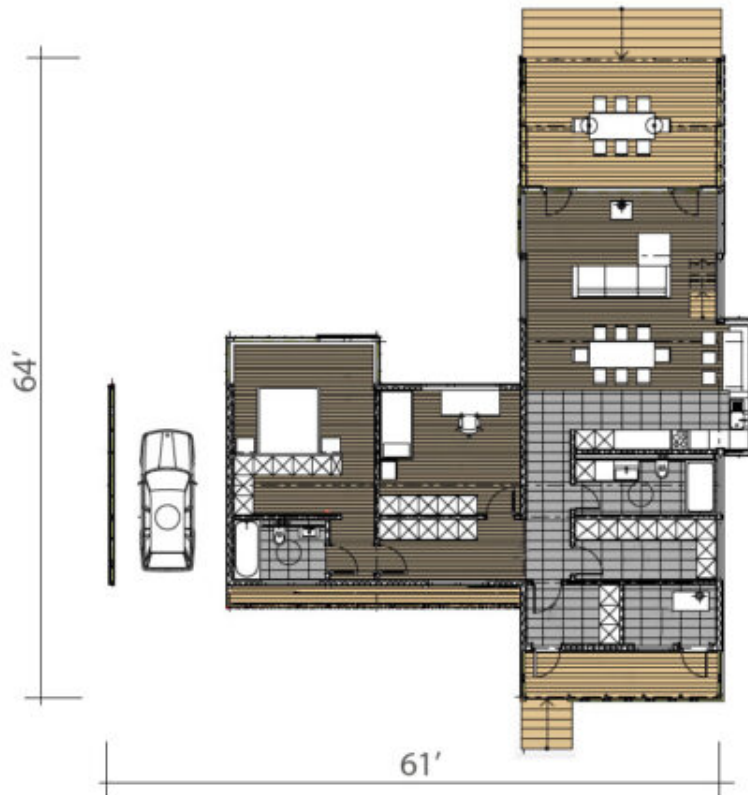

Design:	CONTEMPORARY
Floors:	2
Gross area:	2420 sq ft
Net area:	1710 sq ft
Bedrooms:	3
Bathrooms:	2
Windows area:	1259 sq ft
Roof area:	3310 sq ft
Ridge height:	20.6 ft
Carport:	Yes

First floor

Second floor