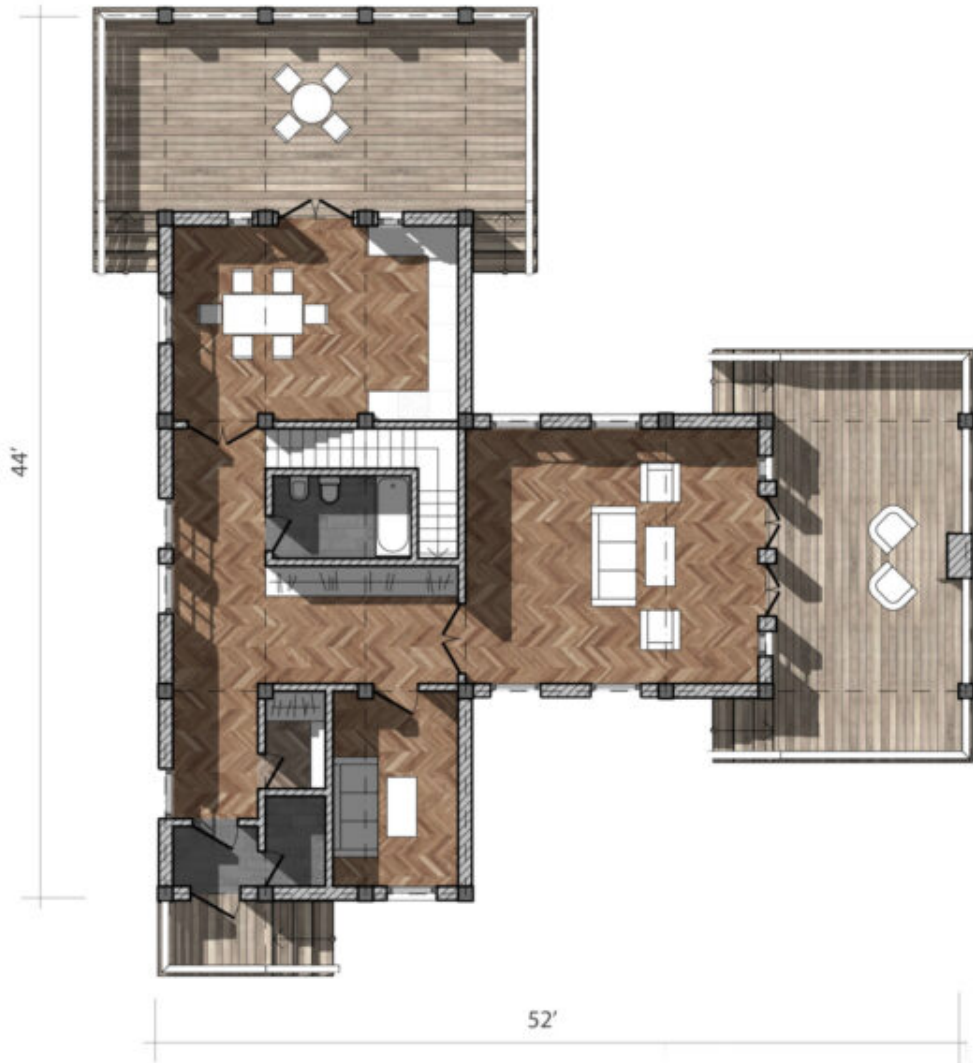

Design: **CHALET**
Floors: **2**
Gross area: **3070 sq ft**
Net area: **2090 sq ft**
Bedrooms: **3**
Bathrooms: **2**
Windows area: **551 sq ft**
Roof area: **3350 sq ft**
Ridge height: **22 ft**
Construction volume: **21623 ft 3**
Carport: **Yes**

First floor

Second floor