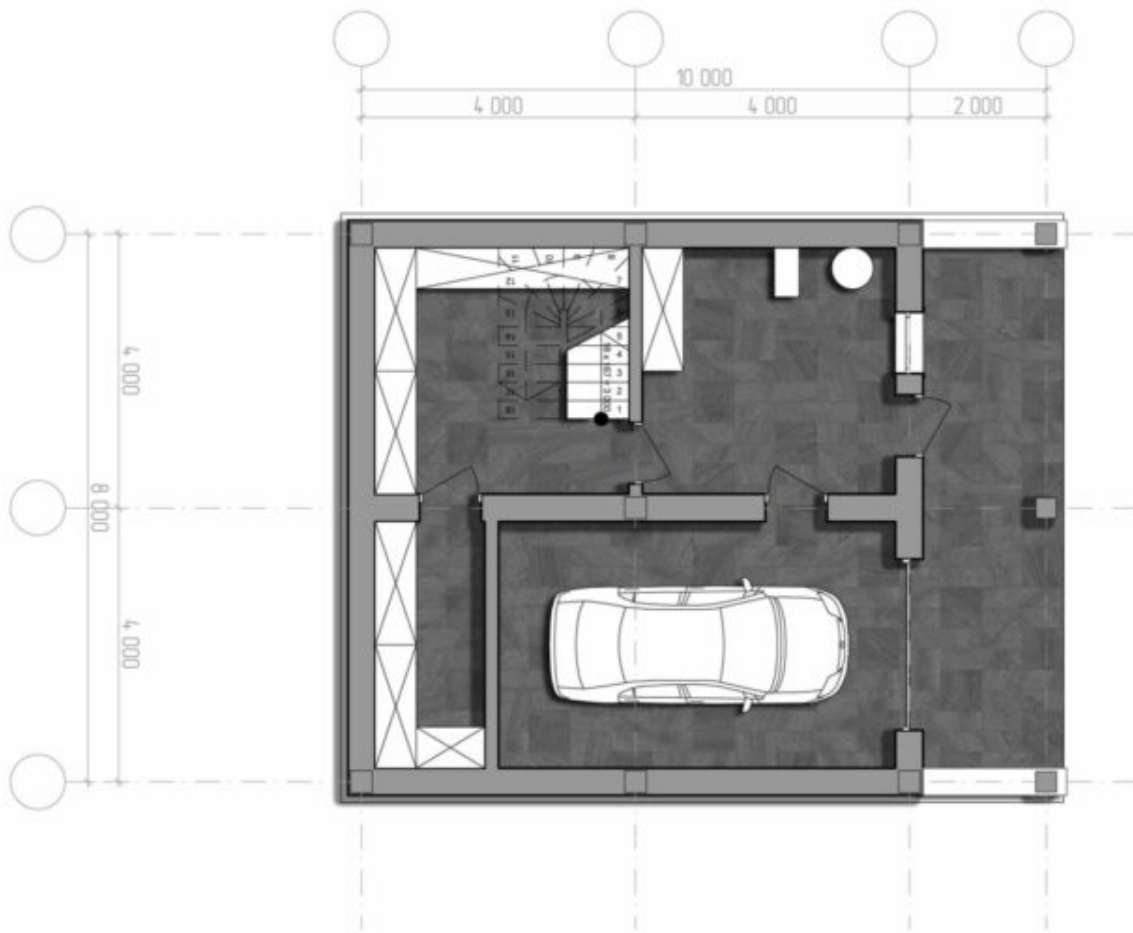

Design:	CHALET
Floors:	2
Gross area:	2830 sq ft
Net area:	1800 sq ft
Bedrooms:	4
Bathrooms:	2
Garage:	Yes
Carport:	Yes

First floor

Second floor

Third floor