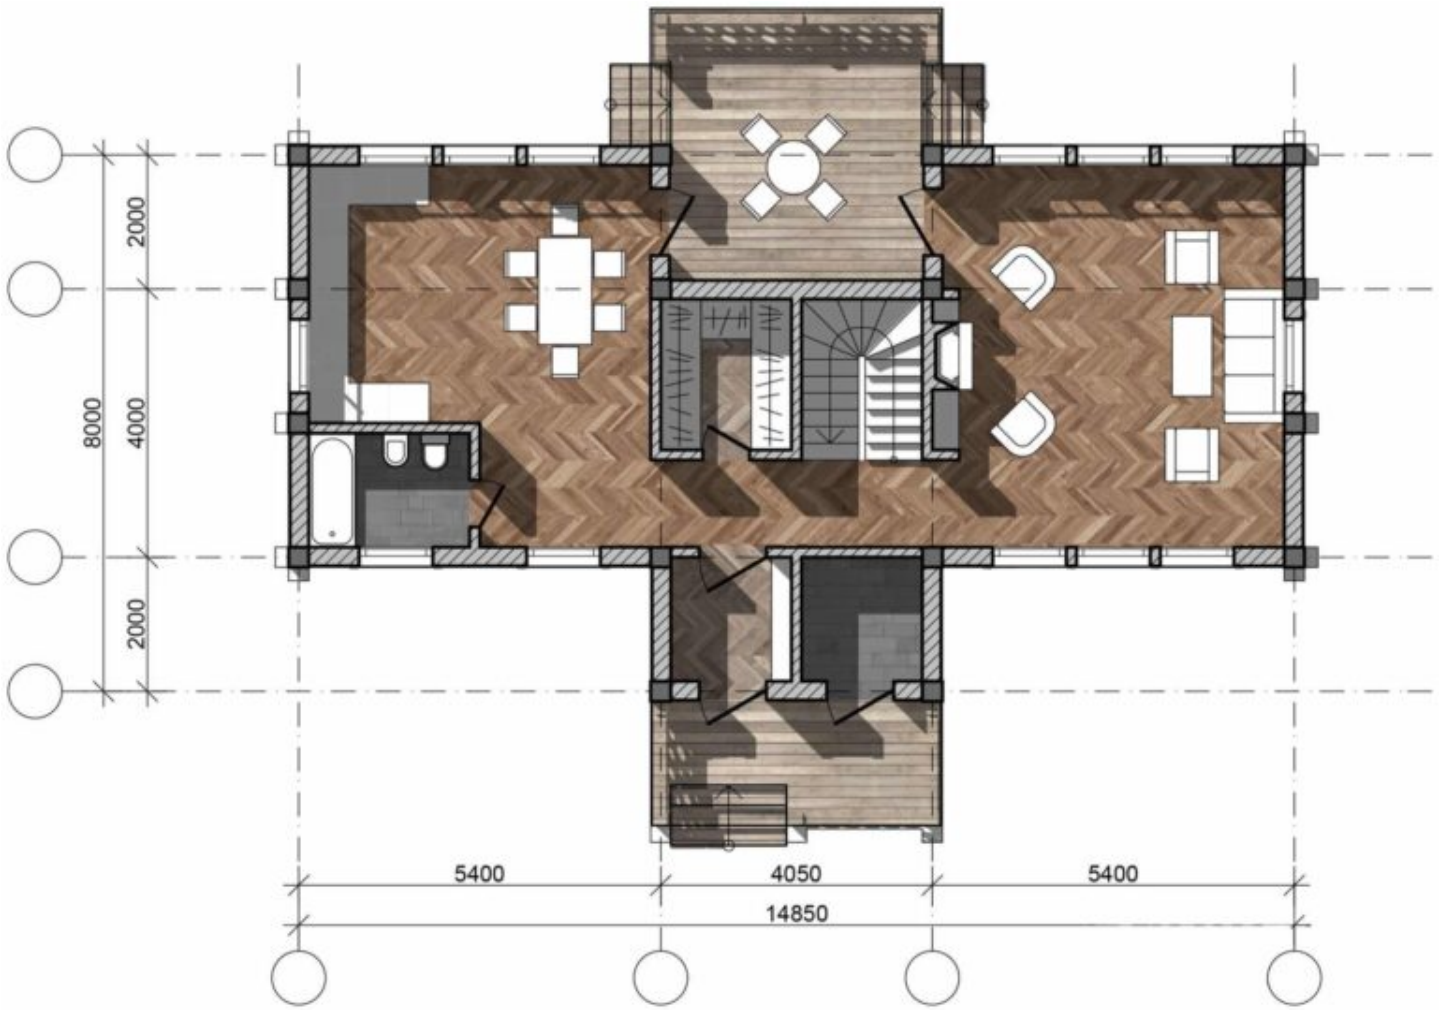

Design: **CHALET**  
Floors: **2**  
Gross area: **2500 sq ft**  
Net area: **1670 sq ft**  
Bedrooms: **3**  
Bathrooms: **3**  
Carport: **Yes**

### First floor

### Second floor