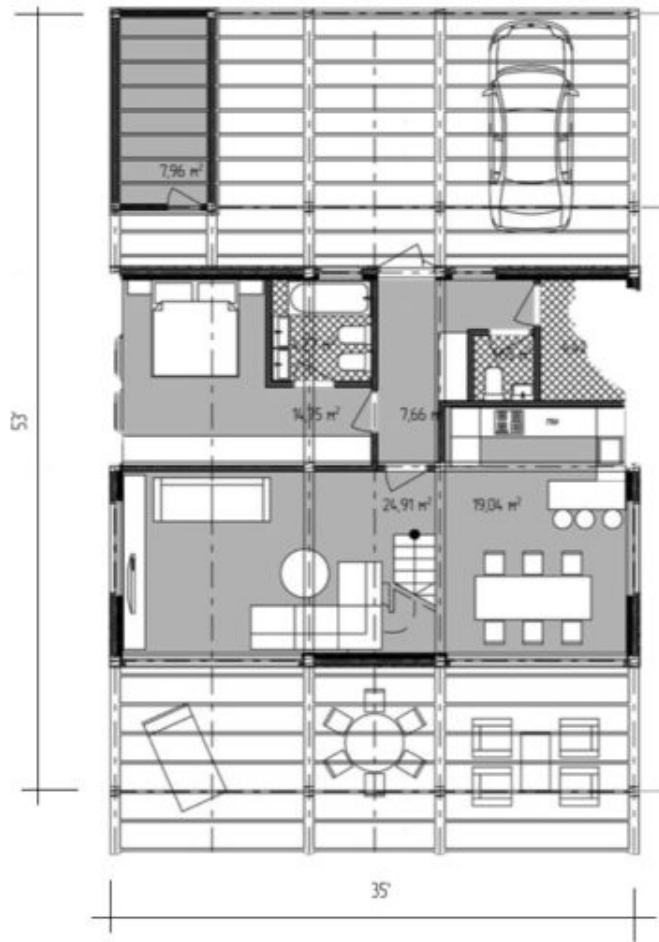

Design:	BARN HOUSE
Floors:	2
Gross area:	2600 sq ft
Net area:	1670 sq ft
Bedrooms:	4
Bathrooms:	3.5
Carport:	Yes

First floor

Second floor