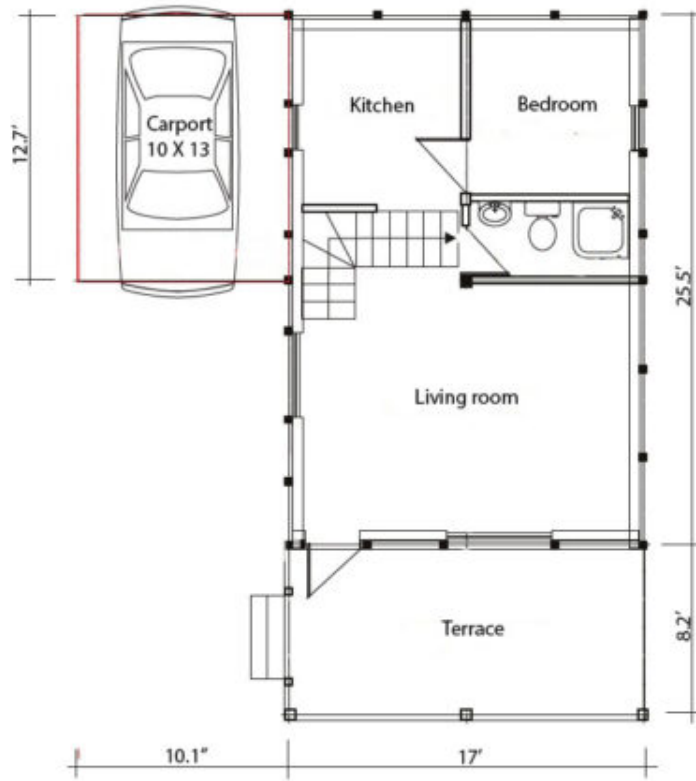

| | |
|-------------|------------------|
| Design: | CHALET |
| Floors: | 2 |
| Gross area: | 820 sq ft |
| Net area: | 520 sq ft |
| Bedrooms: | 2 |
| Bathrooms: | 1 |
| Carport: | Yes |

First floor

Second floor