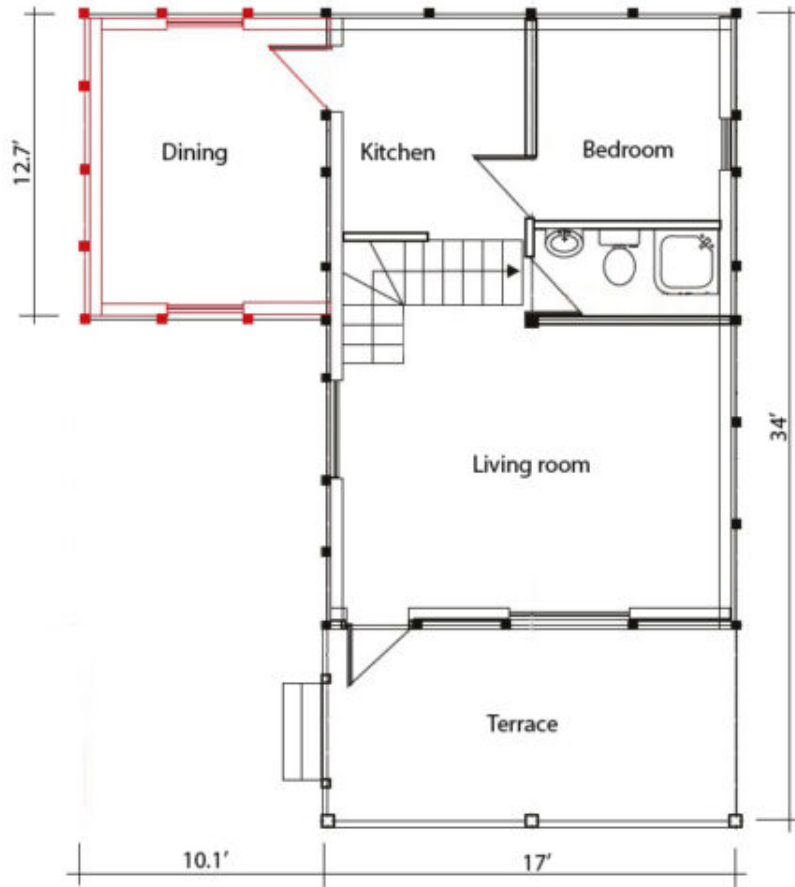

Design:	<b>CHALET</b>
Floors:	<b>2</b>
Gross area:	<b>760 sq ft</b>
Net area:	<b>520 sq ft</b>
Bedrooms:	<b>2</b>
Bathrooms:	<b>1</b>
Carport:	<b>Yes</b>

### First floor

### Second floor