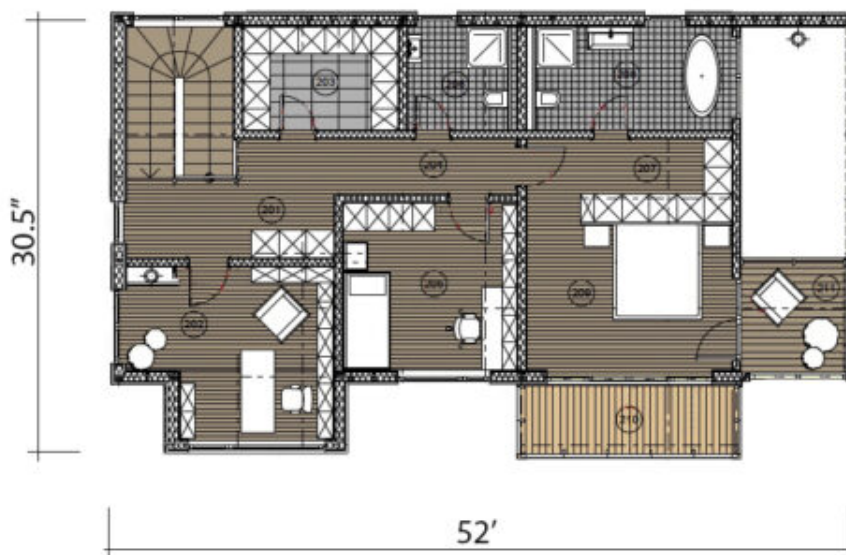

Design:	<b>CONTEMPORARY</b>
Floors:	<b>2</b>
Gross area:	<b>2330 sq ft</b>
Net area:	<b>2140 sq ft</b>
Bedrooms:	<b>4</b>
Bathrooms:	<b>3</b>
Ridge height:	<b>25.8 ft</b>
Carport:	<b>Yes</b>

## First floor

### First floor explication

Nº	Name
001	Entry
102	Hall
103	Mechanical room
104	Stairs
105	Closet
106	Hall
107	Bedroom
108	Bathroom
109	Kitchen - Dining
110	Living room
111	Living
112	Porch
113	Hall
114	Porch

## Second floor