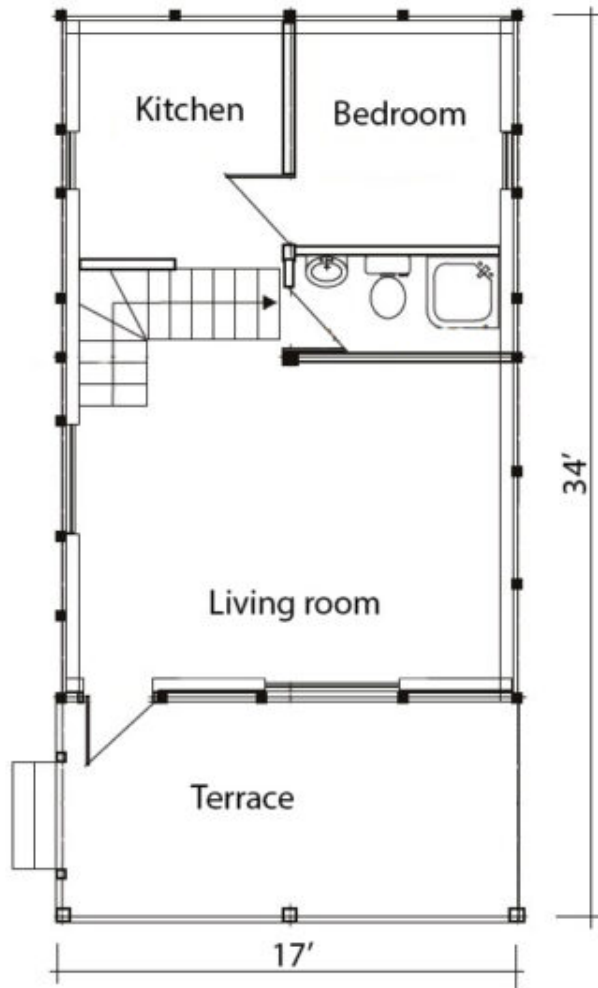

| | |
|-------------|------------------|
| Design: | CHALET |
| Floors: | 2 |
| Gross area: | 660 sq ft |
| Net area: | 520 sq ft |
| Bedrooms: | 2 |
| Bathrooms: | 1 |
| Carport: | Yes |

First floor

Second floor