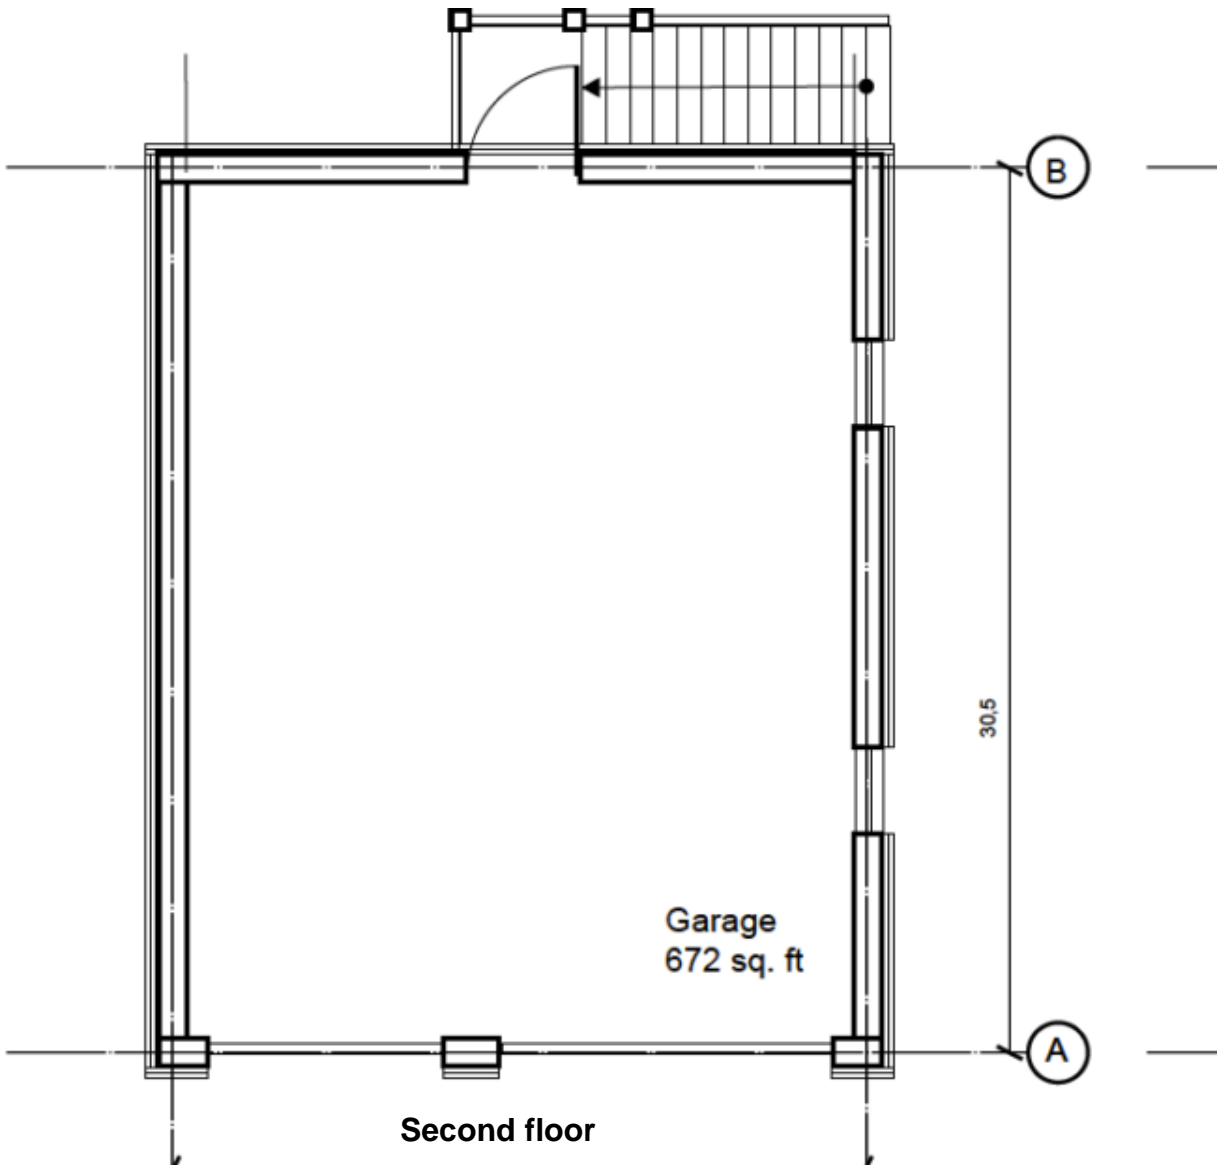

Floors:	2
Gross area:	1260 sq ft
Net area:	1140 sq ft
Bedrooms:	1
Bathrooms:	1
Garage:	Yes
Carport:	Yes

EcoHouse Mart offers garages to match your Laminated log home.

This Car Garage offers a 24' x 30,5â€™™ foot print with a second floor studio and balcony, a total of 1 264 square feet of space with with back side entry. Different options available.

First floor

Second floor