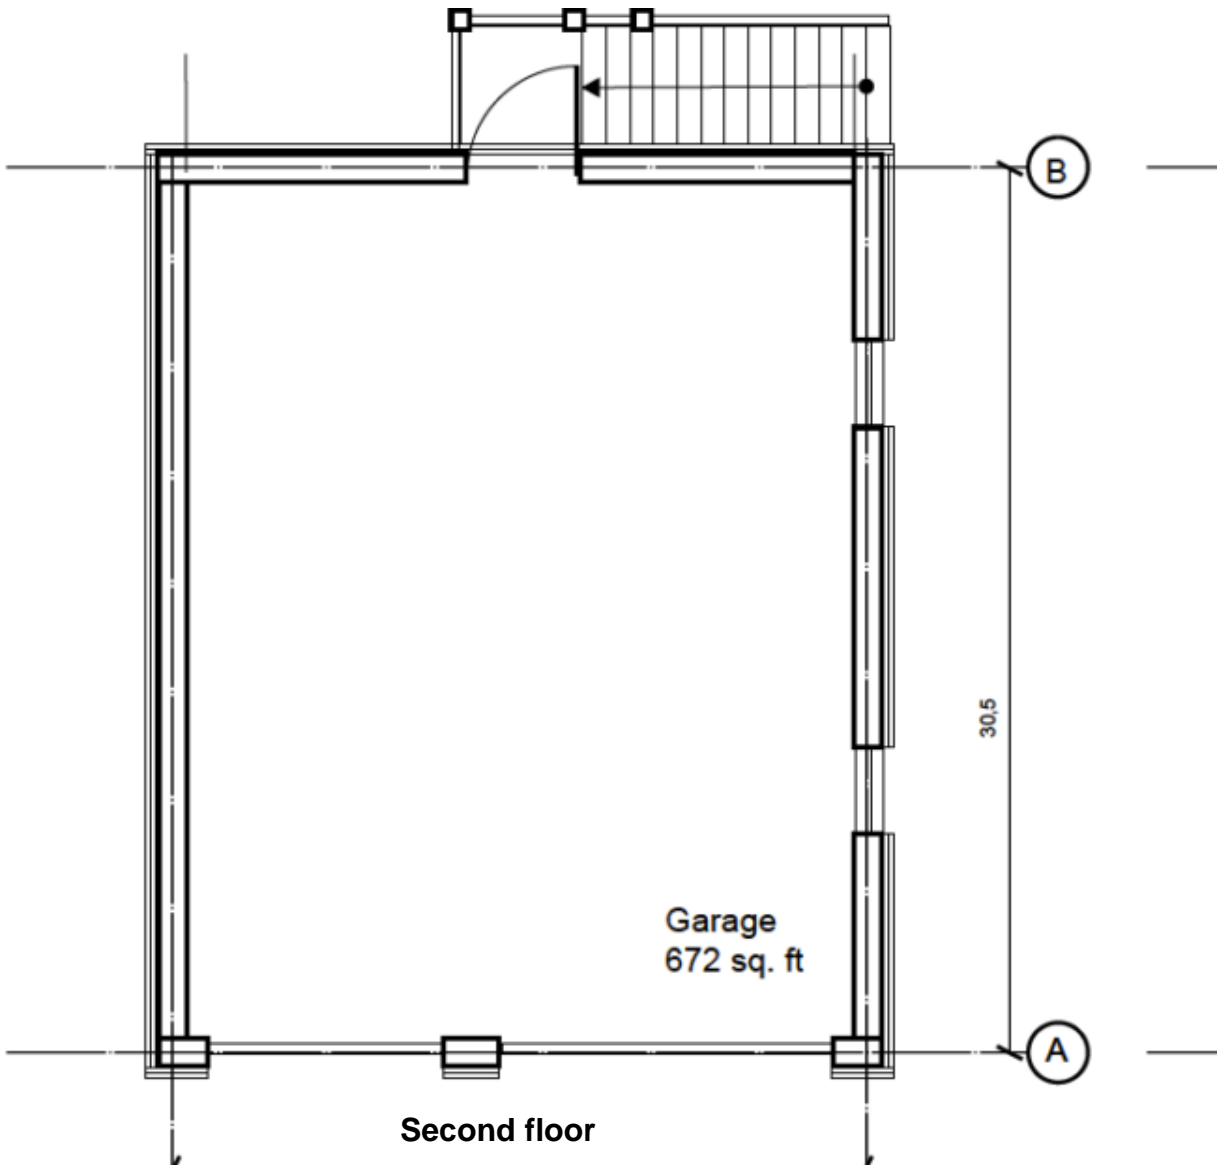

Floors:	<b>2</b>
Gross area:	<b>1260 sq ft</b>
Net area:	<b>1140 sq ft</b>
Bedrooms:	<b>1</b>
Bathrooms:	<b>1</b>
Garage:	<b>Yes</b>
Carport:	<b>Yes</b>

EcoHouse Mart offers garages to match your Laminated log home.

This Car Garage offers a 24' x 30,5â€™™ foot print with a second floor studio and balcony, a total of 1 264 square feet of space with with back side entry. Different options available.

**First floor**

**Second floor**